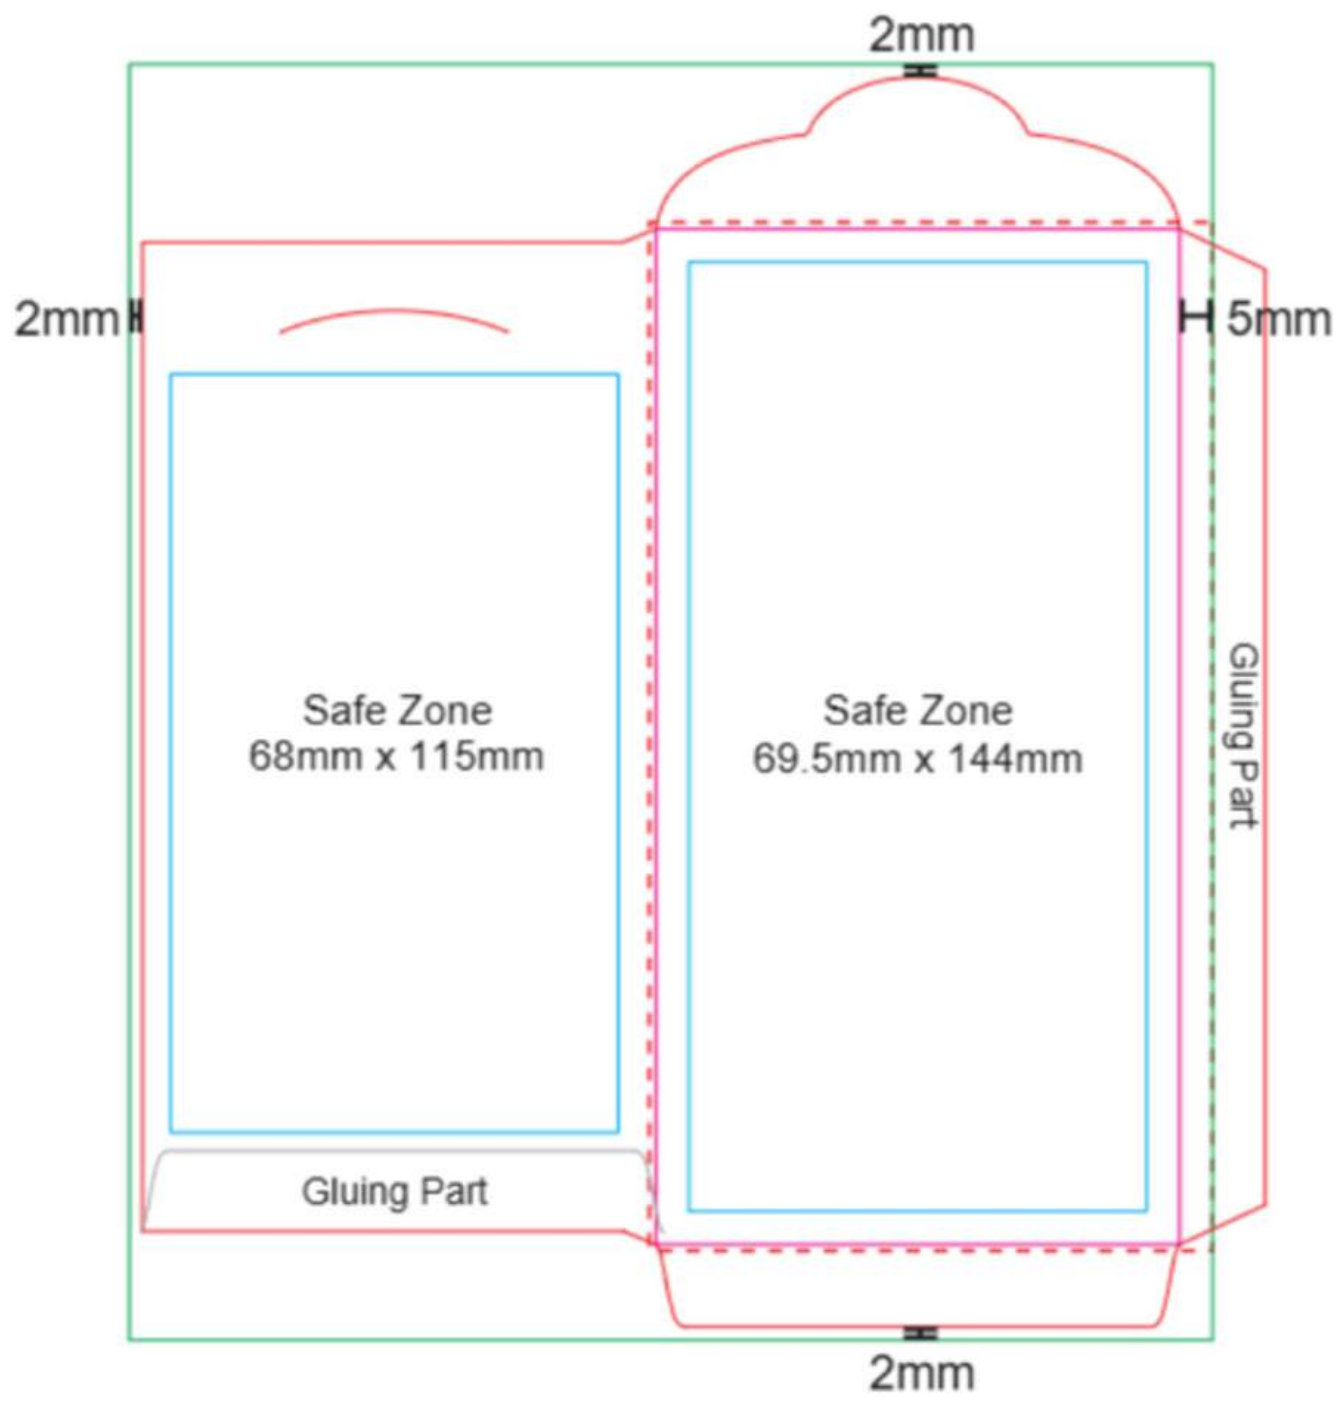

# 1 PACKET (5/8/10) PCS

Anda boleh request untuk  
packetkan sampul raya dalam  
kuantiti pilihan seperti di atas  
dalam 1 packet

# DELIVERY IN CARTON BOX

Memastikan kualiti Sampul  
Raya anda di terima dalam  
keadaan baik, insyaAllah...

MP101 (Portrait)

Size: 154mm x 79.5mm

**Paper: Gloss Art Paper 130gsm**

Orientation: Portrait

Quantity (Pcs)	Price (RM)
600 pcs	RM 350
1,250 pcs	RM 408
2,500 pcs	RM 624
5,000 pcs	RM 1,097
10,000 pcs	RM 1,592
15,000 pcs	RM 2,016
20,000 pcs	RM 2,516
25,000 pcs	RM 2,942
30,000 pcs	RM 3,465

MP103 (Landscape)

Size: 79.5mm x 154mm

**Paper: Gloss Art Paper 130gsm**

Orientation: Landscape

Quantity (Pcs)	Price (RM)
600 pcs	RM 432
1,250 pcs	RM 490
2,500 pcs	RM 759
5,000 pcs	RM 1,335
10,000 pcs	RM 1,866
15,000 pcs	RM 2,391
20,000 pcs	RM 3,064
25,000 pcs	RM 3,506
30,000 pcs	RM 3,937

MP101 (Portrait)  
 Size: 154mm x 79.5mm  
**Paper: Linen Paper 140gsm**  
 Orientation: Portrait

Quantity (Pcs)	Price (RM)
600 pcs	RM 461
1,250 pcs	RM 539
2,500 pcs	RM 824
5,000 pcs	RM 1,448
10,000 pcs	RM 2,102
15,000 pcs	RM 2,661
20,000 pcs	RM 3,321
25,000 pcs	RM 3,884
30,000 pcs	RM 4,574