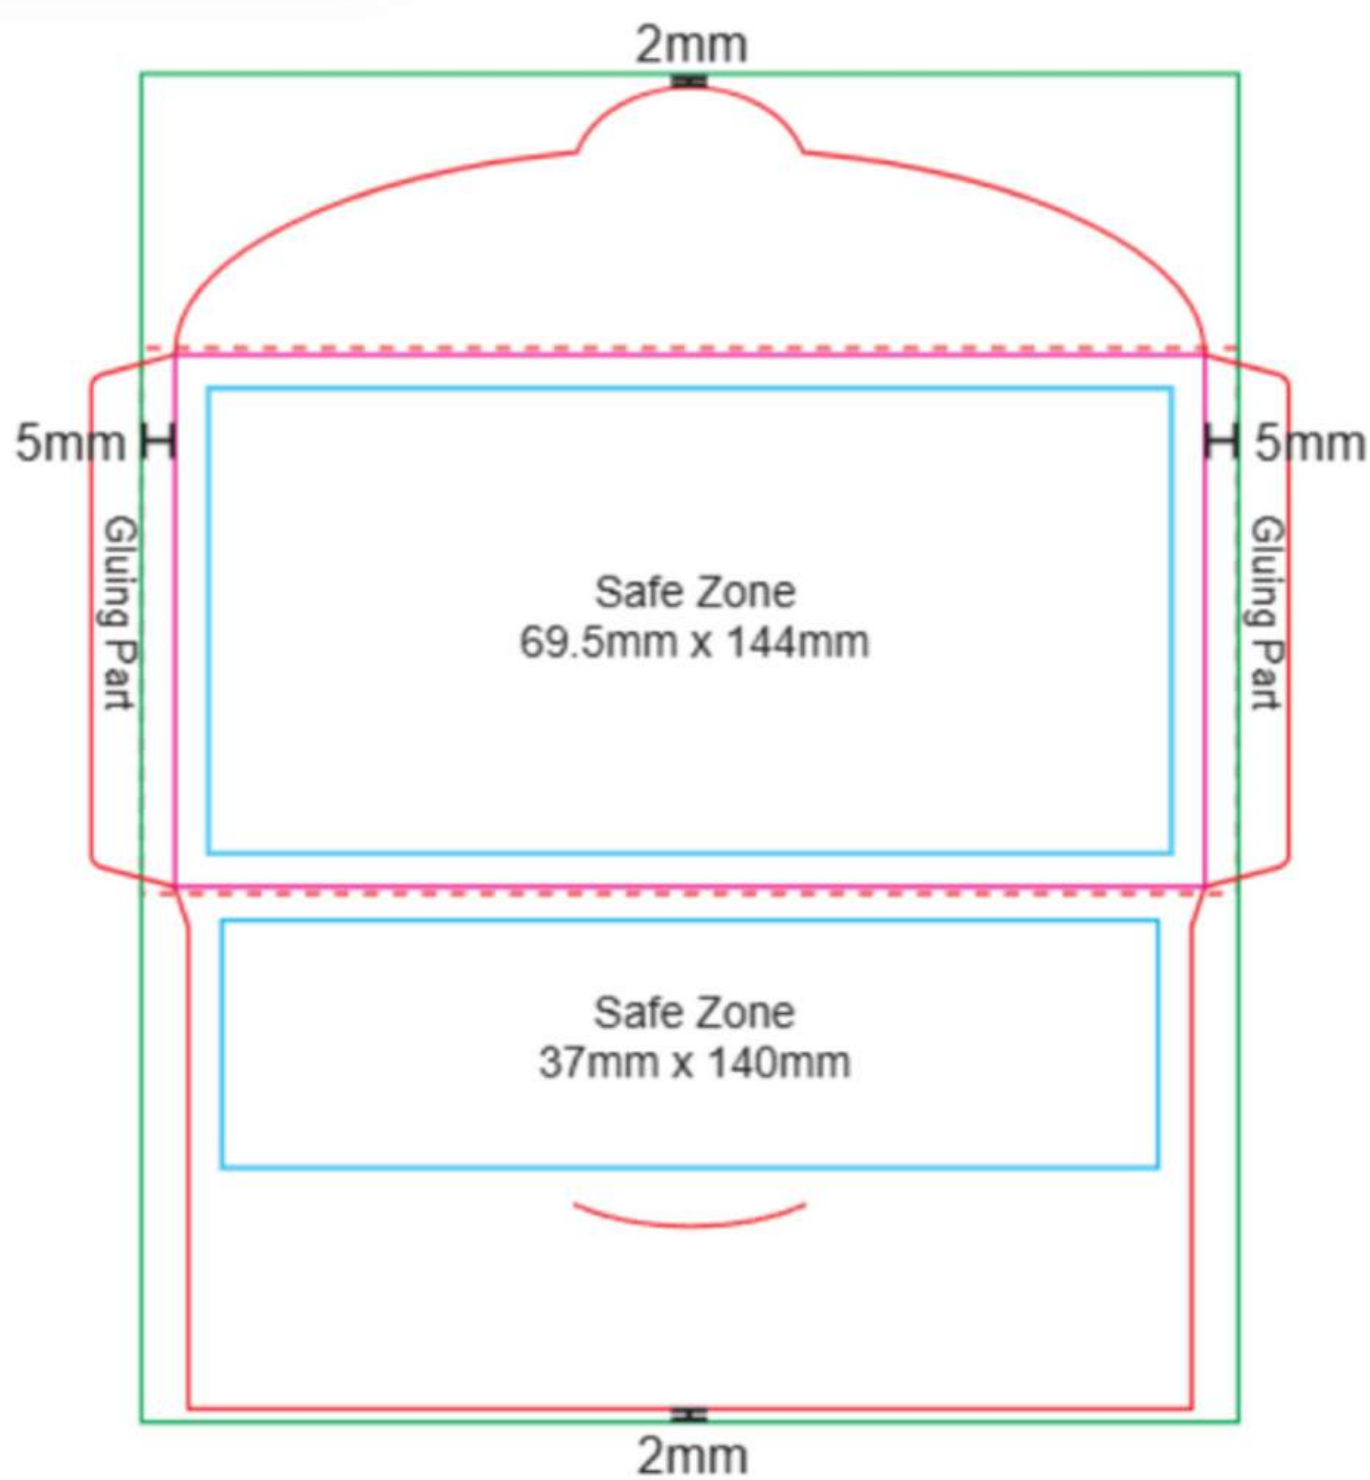

# DELIVERY IN CARTON BOX

Memastikan kualiti Sampul  
Raya anda di terima dalam  
keadaan baik, insyaAllah...

MP101 (Portrait)

Size: 154mm x 79.5mm

**Paper: Gloss Art Paper 130gsm**

Orientation: Portrait

Quantity (Pcs)	Price (RM)
600 pcs	RM 350
1,250 pcs	RM 408
2,500 pcs	RM 624
5,000 pcs	RM 1,097
10,000 pcs	RM 1,592
15,000 pcs	RM 2,016
20,000 pcs	RM 2,516
25,000 pcs	RM 2,942
30,000 pcs	RM 3,465

MP103 (Landscape)

Size: 79.5mm x 154mm

**Paper: Gloss Art Paper 130gsm**

Orientation: Landscape

Quantity (Pcs)	Price (RM)
600 pcs	RM 432
1,250 pcs	RM 490
2,500 pcs	RM 759
5,000 pcs	RM 1,335
10,000 pcs	RM 1,866
15,000 pcs	RM 2,391
20,000 pcs	RM 3,064
25,000 pcs	RM 3,506
30,000 pcs	RM 3,937

MP101 (Portrait)  
 Size: 154mm x 79.5mm  
**Paper: Linen Paper 140gsm**  
 Orientation: Portrait

Quantity (Pcs)	Price (RM)
600 pcs	RM 461
1,250 pcs	RM 539
2,500 pcs	RM 824
5,000 pcs	RM 1,448
10,000 pcs	RM 2,102
15,000 pcs	RM 2,661
20,000 pcs	RM 3,321
25,000 pcs	RM 3,884
30,000 pcs	RM 4,574