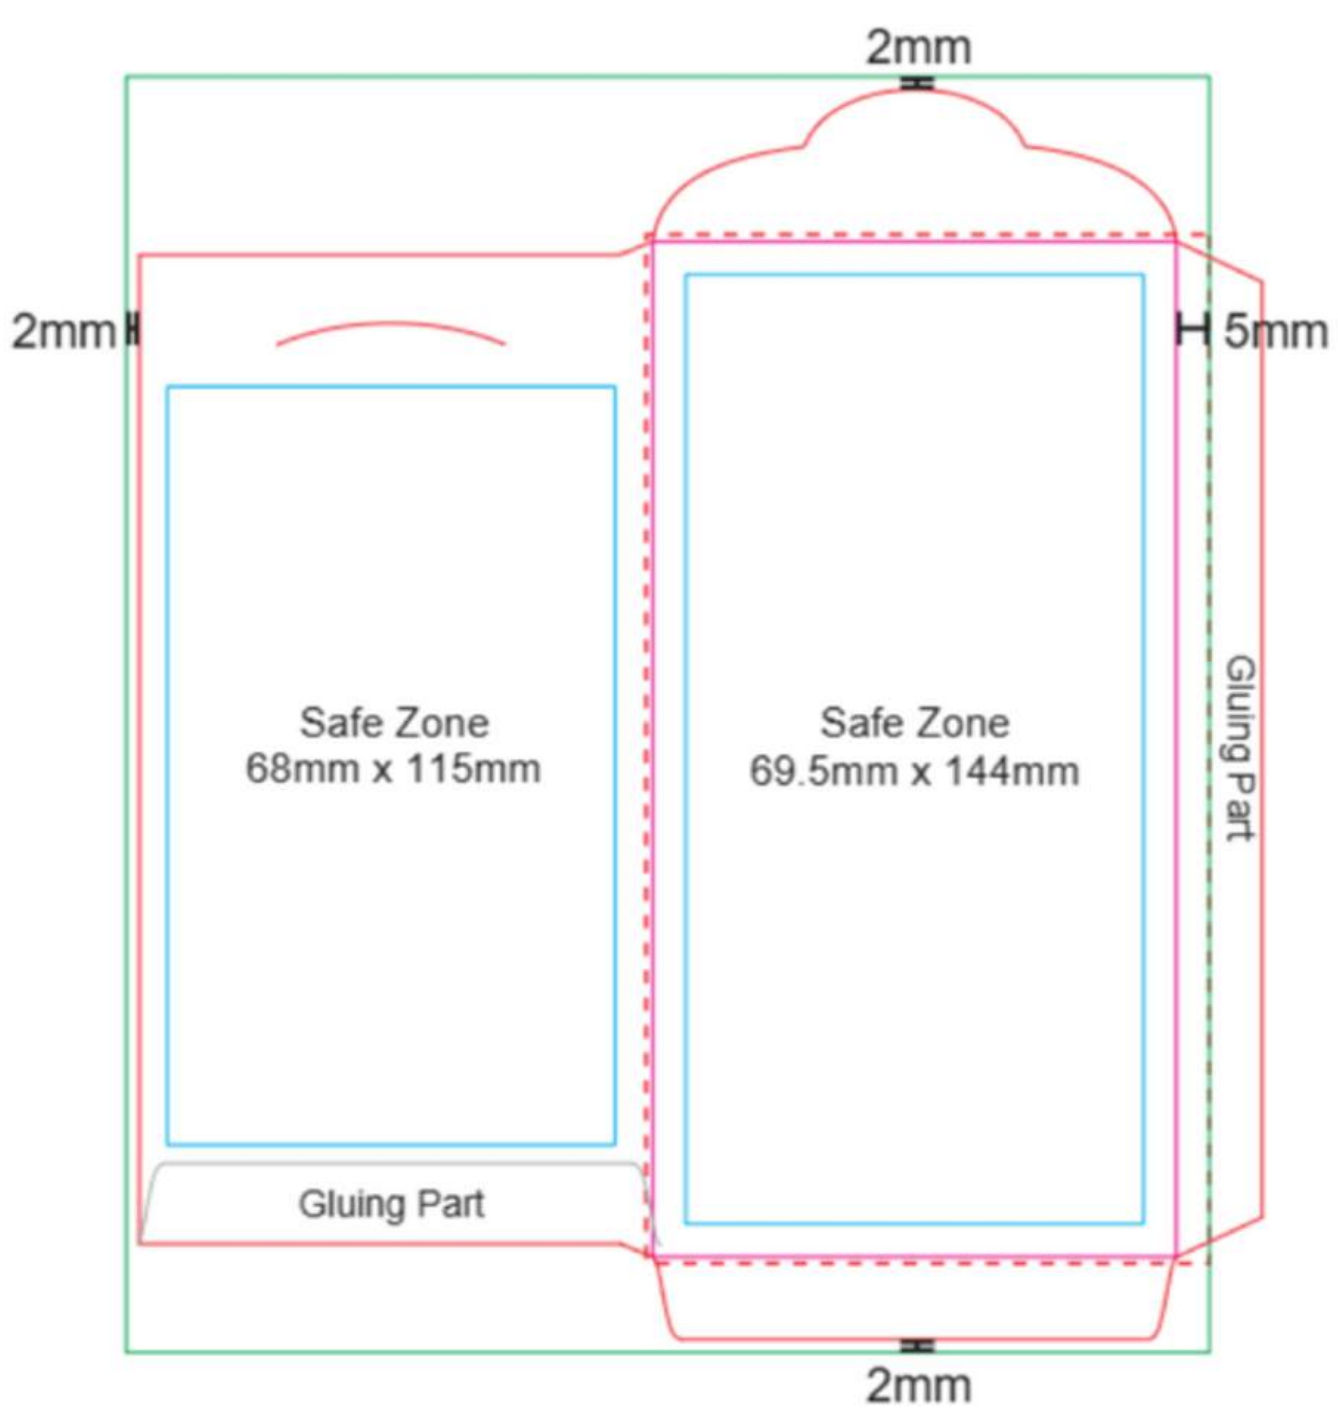

# DELIVERY IN CARTON BOX

Memastikan kualiti Sampul  
Raya anda di terima dalam  
keadaan baik, insyaAllah...

MP101 (Portrait)

Size: 154mm x 79.5mm

**Paper: Gloss Art Paper 130gsm**

Orientation: Portrait

Quantity (Pcs)	Price (RM)
600 pcs	RM 350
1,250 pcs	RM 408
2,500 pcs	RM 624
5,000 pcs	RM 1,097
10,000 pcs	RM 1,592
15,000 pcs	RM 2,016
20,000 pcs	RM 2,516
25,000 pcs	RM 2,942
30,000 pcs	RM 3,465

MP103 (Landscape)

Size: 79.5mm x 154mm

**Paper: Gloss Art Paper 130gsm**

Orientation: Landscape

Quantity (Pcs)	Price (RM)
600 pcs	RM 432
1,250 pcs	RM 490
2,500 pcs	RM 759
5,000 pcs	RM 1,335
10,000 pcs	RM 1,866
15,000 pcs	RM 2,391
20,000 pcs	RM 3,064
25,000 pcs	RM 3,506
30,000 pcs	RM 3,937

MP101 (Portrait)  
 Size: 154mm x 79.5mm  
**Paper: Linen Paper 140gsm**  
 Orientation: Portrait

Quantity (Pcs)	Price (RM)
600 pcs	RM 461
1,250 pcs	RM 539
2,500 pcs	RM 824
5,000 pcs	RM 1,448
10,000 pcs	RM 2,102
15,000 pcs	RM 2,661
20,000 pcs	RM 3,321
25,000 pcs	RM 3,884
30,000 pcs	RM 4,574