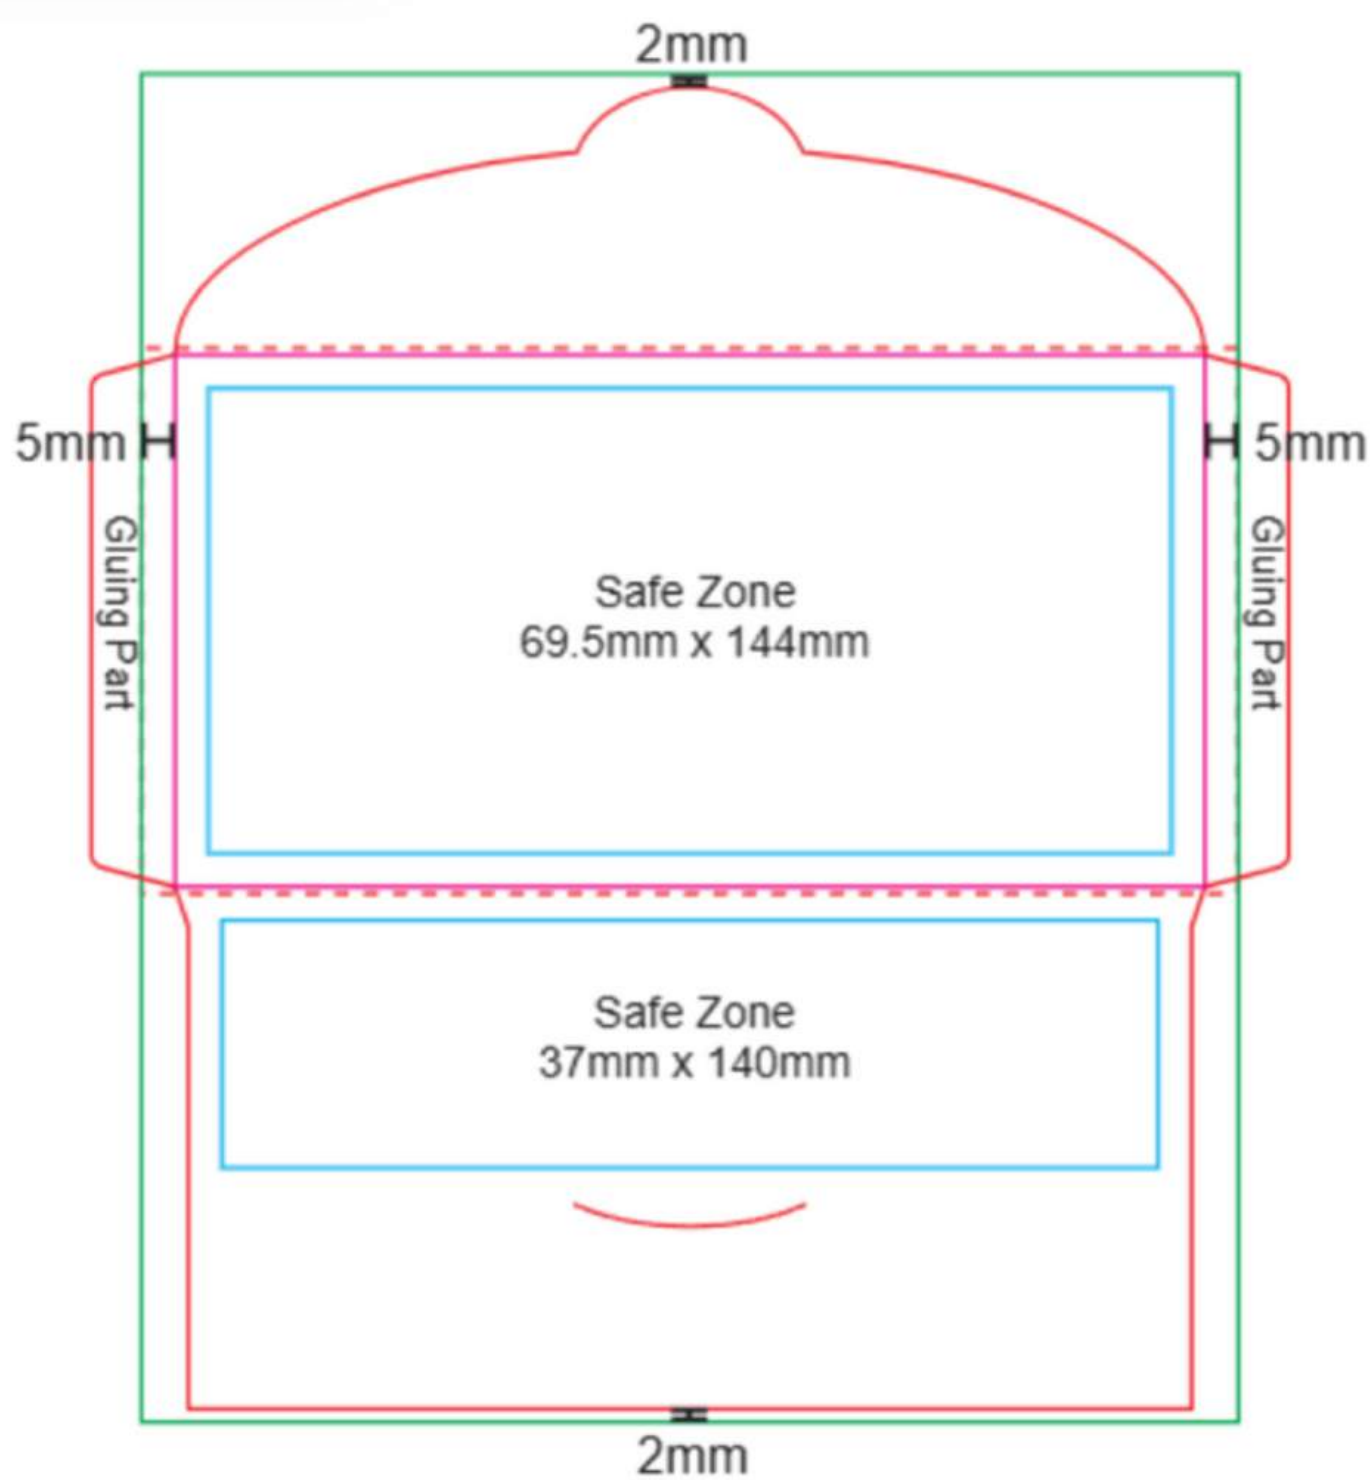

MP103 (Landscape)

Size: 79.5mm x 154mm

**Paper: Gloss Art Paper 130gsm**

Orientation: Landscape

Quantity (Pcs)	Price (RM)
600 pcs	RM 432
1,250 pcs	RM 490
2,500 pcs	RM 759
5,000 pcs	RM 1,335
10,000 pcs	RM 1,866
15,000 pcs	RM 2,391
20,000 pcs	RM 3,064
25,000 pcs	RM 3,506
30,000 pcs	RM 3,937

MP101 (Portrait)  
 Size: 154mm x 79.5mm  
**Paper: Linen Paper 140gsm**  
 Orientation: Portrait

Quantity (Pcs)	Price (RM)
600 pcs	RM 461
1,250 pcs	RM 539
2,500 pcs	RM 824
5,000 pcs	RM 1,448
10,000 pcs	RM 2,102
15,000 pcs	RM 2,661
20,000 pcs	RM 3,321
25,000 pcs	RM 3,884
30,000 pcs	RM 4,574